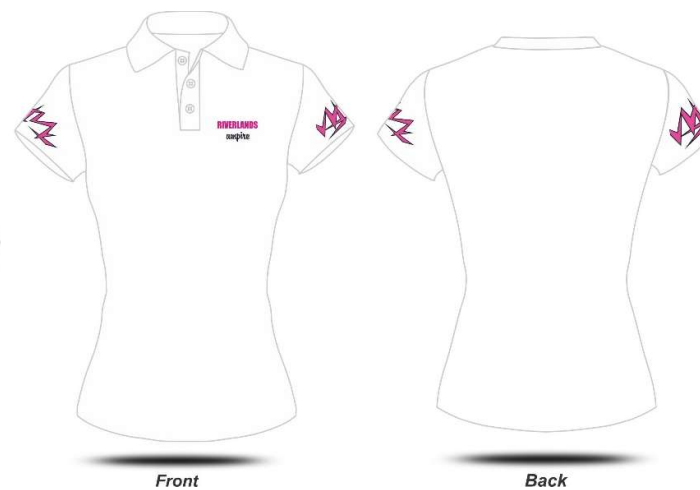

# Riverland's Netball Club Registered Uniform

Players Uniform  
(A-line Dress and bodysuit)

Playing shirt

Playing skirt

BIKE SHORTS

BODY Front

Back

BODY Front

Back

**SINGLET & SHORTS**

**T-SHIRT & SHORTS**

Pink Hoodie with Black Writing

Black Hoodie with Pink Writing

Club Jacket

Umpire Shirt

Front

SCRUNCHIES

LONG SOCKS

VISORS

**Also Registered is:**

- Plain black trackpants
- Black Trackpants with Riverlands written in Pink down the side
- Black jacket with pink and grey on sleeves
- White ¾ Sleeve T-shirt with Pink Sleeves
- Plain black puffer jacket (committee)
- Plain black puffer vest with Riverlands on chest
- Black and grey hoodie jacket
- Pink collared shirt to match uniform (coach / committee)