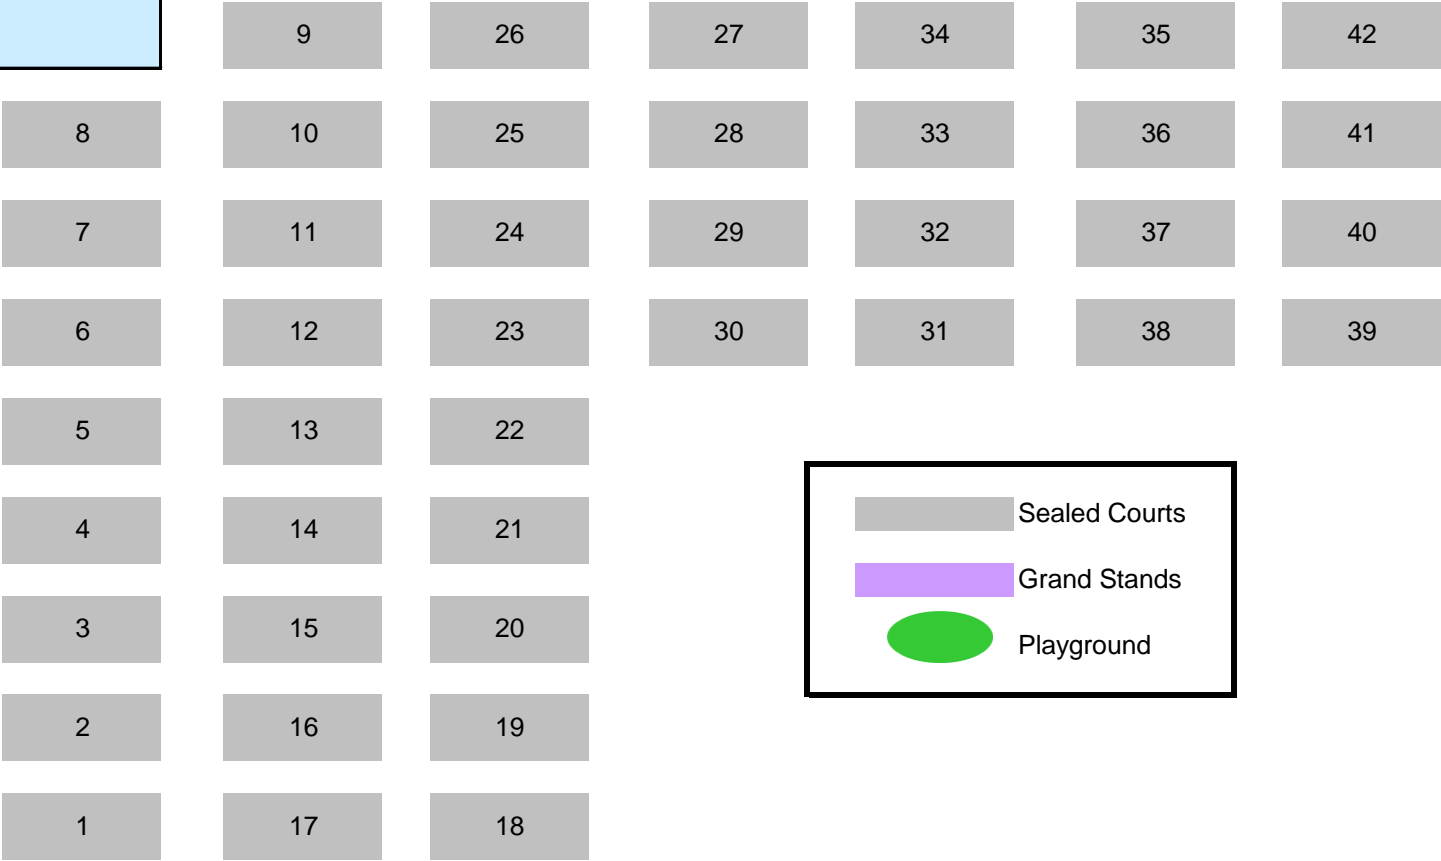

JAMISON PARK NETBALL COMPLEX

YORK ROAD

To JAMISON ROAD 

Gents	Canteen	Ladies	↑	Rep	Ladies	Disable Toilet
Control				Store		

Physio

CARPARK

B
A
T
T

S
T
R
E
E
T

**C
A
R
P
A
R
K**

	Sealed Courts
	Grand Stands
	Playground

OVERFLOW CARPARK